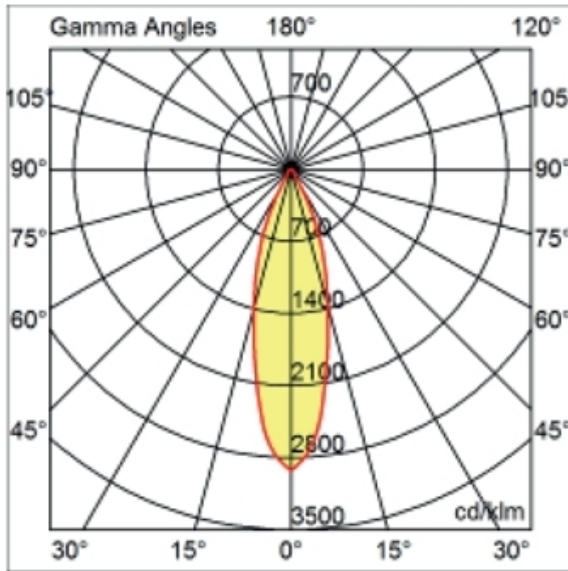

DIXIT RA8 RECESSED

A56077-

PROJECT	
TYPE	
SPECIFIER	
QUANTITY	
DATE	

	DP	DV	
Dimming	Phase	0-10V	
Color Temperature	27K 2700K	30K 3000K	35K 3500K

Order Example **K°**
L5XXXXXX-DV-30K
0-10V **3000K**

A