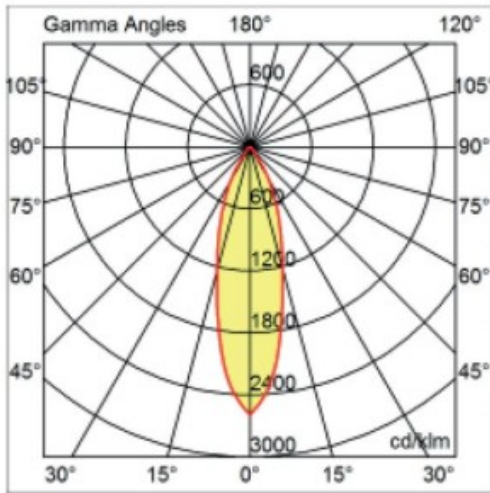

DIXIT RA8 RECESSED

E56097-

PROJECT
TYPE
SPECIFIER
QUANTITY
DATE

26°

Dimming	DP	DV	Order Example K°	
	Phase	0-10V		L5XXXXXX-DV-30K
Color Temperature	27K	30K	0-10V 3000K	
	2700K	3000K		3500K

E