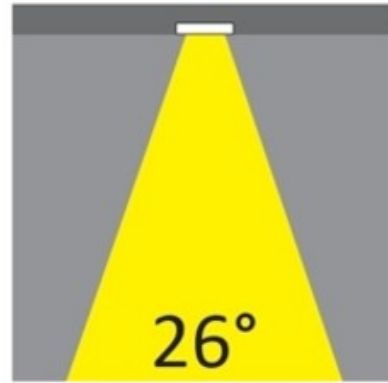

DIXIT RA8 RECESSED

E56097-

PROJECT
TYPE
SPECIFIER
QUANTITY
DATE

26°

Dimming	DP	DV	Order Example K°	
	Phase	0-10V		L5XXXXXX-DV-30K
Color Temperature	27K	30K	0-10V 3000K	
	2700K	3000K		3500K

E