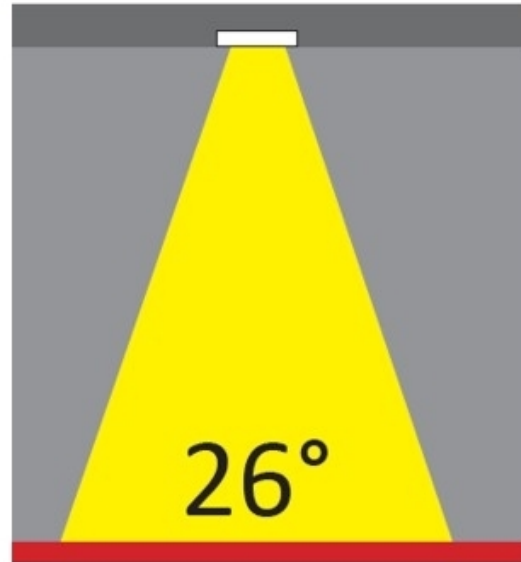

DIXIT RA8 RECESSED

A56077-

PROJECT	
TYPE	
SPECIFIER	
QUANTITY	
DATE	

	DP	DV	
Dimming	Phase	0-10V	
Color Temperature	27K 2700K	30K 3000K	35K 3500K

Order Example **K°**
L5XXXXXX-DV-30K
0-10V **3000K**

A